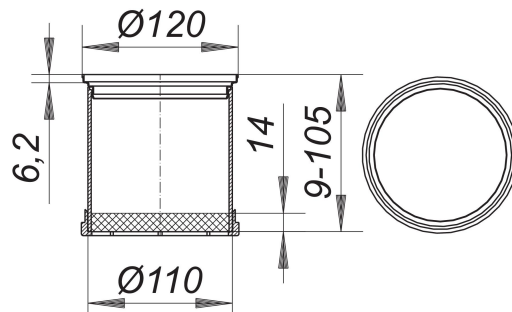

frame ER 12, 304 stainless steel, d: 120 mm

Part number: 495334
GTIN: 4001636495334
Rebate group: 3

Description:

frame ER 12, 304 stainless steel, d: 120 mm
used with floor drain types 40, 42 and 46, balcony drain body types 83 and 84,
frame 304 or 316L stainless steel, d: 120 mm,
spigot ABS, extendable with DN 100 plastic pipe

Spare parts:

495013 drainage ring S 10