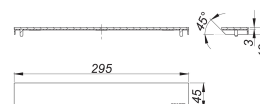

Cover plate CeraWall Individual Design red gold matt

Part number: 537034
GTIN: 4001636537034
Rebate group: 11

Description:

Cover plate CeraWall Individual Design red gold matt
cover plate for shower channel CeraWall Individual.

material:

304 stainless steel, PVD coating in red gold matt
all-purpose design in stainless steel, not to be tiled.

Ordering CeraWall Individual:

Please order drain body DallFlex or shower underlay DallFlex Wall + shower channel CeraWall Individual + cover plate as three components.