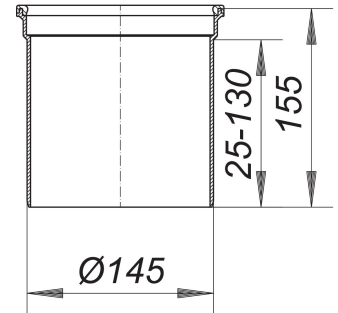

### Description:

extension S 15  
for all gratings S 15  
length 155 mm, cut to suit on site,  
push fit seal

material  
polypropylene