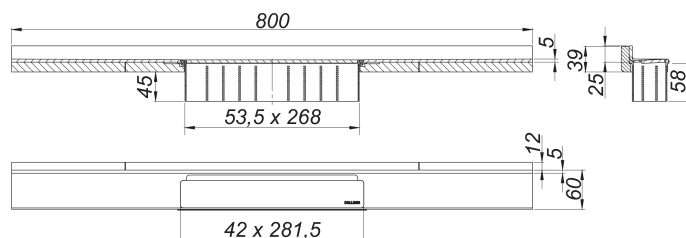

caniveau de douche CeraWall Select N acier inox mat, 800 mm

Référence de l'article: 536730

GTIN: 4001636536730

Groupe de rabais: 11

Description :

caniveau de douche CeraWall Select N acier inox mat, 800 mm

for installation with drain body DallFlex , DallFlex Plan and DallFlex vertical.

Drainage-strip with engineered precision fall, visibly installed at the junction of wall and floor. Suitable for natural stone floor and wall finish 24 – 32 mm (including adhesive), length can be adjusted by one millimeter.

specification

- cover plate
- self-adhesive security tape S 3 with cut-resistant stainless steel mesh and sound insulation
- accessories for installation and positioning
- temporary blanking plate with integrated level

material

304 stainless steel, satin finished

Indications de commande pour CeraWall Select N Duo :

Obligation de commander le corps d'avaloir DallFlex Duo + le caniveau de douche CeraWall Select N Duo.