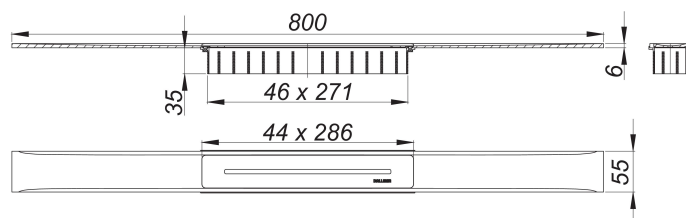

shower channel CeraFloor Select brass matt, 800 mm

Part number: 538376

GTIN: 4001636538376

Rebate group: 11

Description:

shower channel CeraFloor Select brass matt, 800 mm

for installation with drain body DallFlex, DallFlex Plan, DallFlex vertical and shower underlay DallFlex Floor, DallFlex Floor Plan, DallFlex Wall, DallFlex Wall Plan.

Drainage Strip with engineered precision fall, flush-mounted in the shower area. Suitable for floor finish of 10 – 32 mm and wall finish of 12 – 24 mm (including adhesive), length can be adjusted by one millimeter.

specification

- cover plate
- accessories for installation and positioning
- temporary blanking plate

Material

304 stainless steel, 6 mm solid, load class K 3 (300 kg), PVD coating in brass matt

Ordering CeraFloor Select: