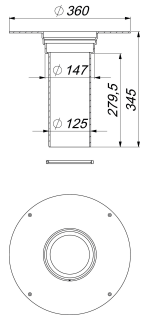

raising piece type 630 PVC

Part number: 623584
GTIN: 4001636623584
Rebate group: 10

Description:

raising piece type 630 PVC
used with roof drain types 62 and 64, moulded in PVC, PVC membranes can be welded to the flange

SPECIFICATION

- seal
- can be extended with DN 125 plastic pipe, cut to suit on site for insulation 50 - 250 mm

MATERIAL

PVC