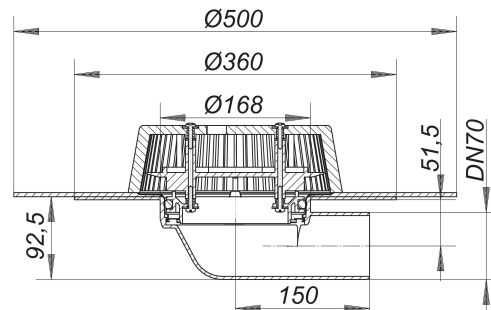

## power roof drain type 86.0 DallBit, DN 70

Part number: 641113  
GTIN: 4001636641113  
Rebate group: 10

### Description:

power roof drain type 86.0 DallBit, DN 70

flat roof drain used for use in roofs with minimum 120 mm insulation, with factory-fitted collar of 5.0 mm modified bitumen membrane, d: 500 mm, welded to the flange and clamped with a stainless steel clamp ring

specification:

- side outlet DN 70
- domed grate, secured
- temporary blanking plate

material:

polypropylene, UV-stabilized

### Spare parts:

620866 domed grating/gravel guard type 63 T, d