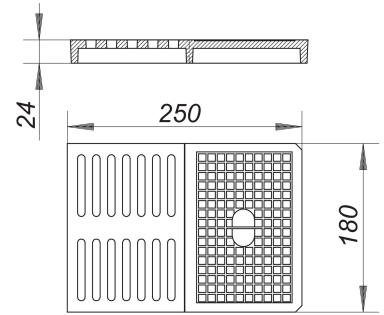

## grate for Ballstau 110, grey, 250 x 180 mm

Part number: 724922  
GTIN: 4001636724922  
Rebate group: 3

### Description:

grate for Ballstau 110, grey, 250 x 180 mm  
used with type 110 Ballstau drain  
two-part, ABS grey, 250 x 180 mm, load class K 3 (300 kg)