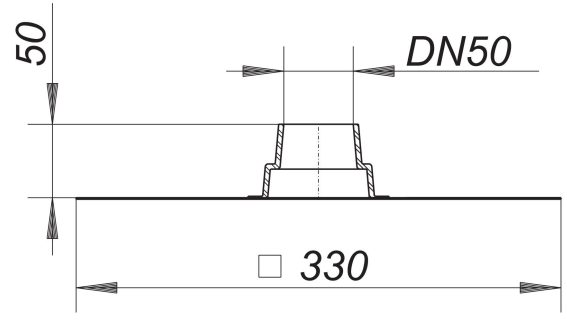

pipe sleeve Tisto, DN 50

Part number: 893024
GTIN: 4001636893024
Rebate group: 4

Description:

pipe sleeve Tisto, DN 50
seals around a pipe where it penetrates a slab
with integral Tisto membrane collar 330 x 330 mm